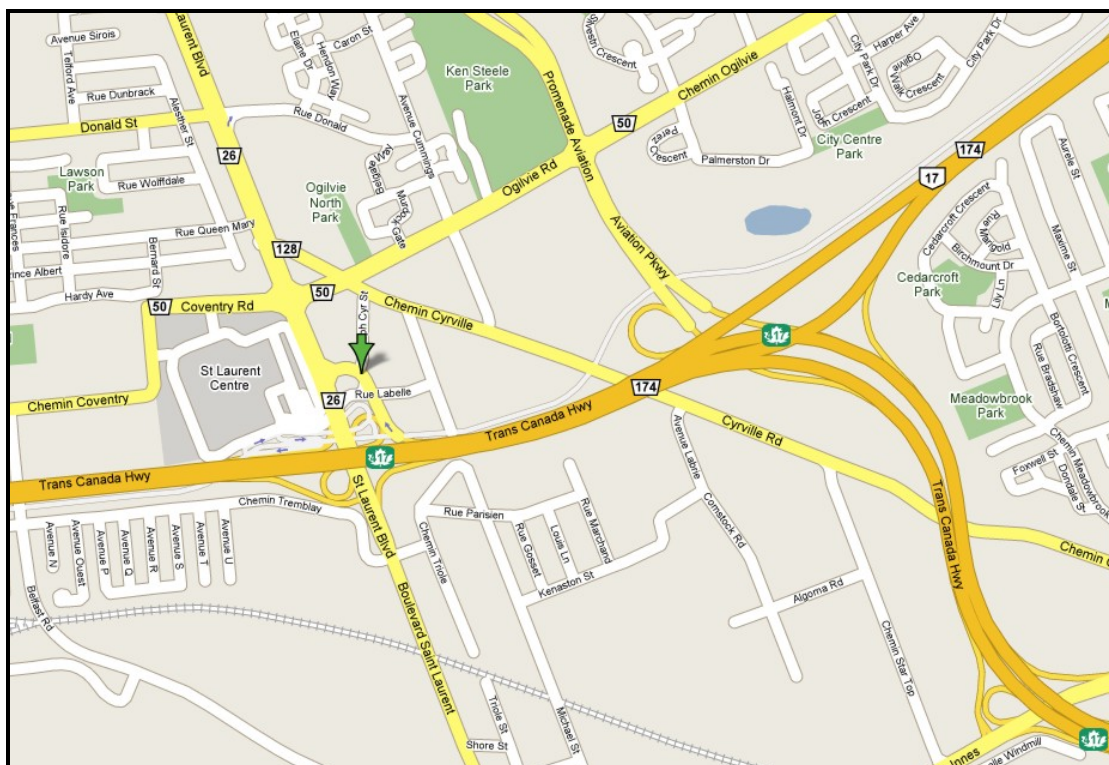

Hotel information: Chimo Hotel, [1199 Joseph Cyr St.](#)
Ottawa, ON, K1J 7T4
www.chimohotel.com

We reserved 25 rooms at the Chimo Hotel. You must book under **“ONTARIO WHEELCHAIR SPORTS ASSOCIATION”**.
The rate is \$107 a night and you must reserve before **November 3rd**.

Directions from the Chimo Hotel to the School:

1. Head **southwest** from **Rue Joseph Cyr/Joseph Cyr St** - go **5 m**
2. Turn **right** at **Rue Lemieux/Lemieux St** - go **67 m**
3. Turn **left** at **St Laurent Blvd/Boulevard St Laurent** - go **0.3 km**
4. Bear **right** into the **HWY-417 E/RTE-417** entry ramp - go **0.3 km**
5. Merge into **HWY-417 E** - go **0.8 km**
6. Continue on **HWY-17 E** toward **Orléans/Rockland** - go **14 km**
7. Continue toward **Trim Rd/Chemin Trim** - go **0.2 km**
8. Continue on **Trim Rd/Chemin Trim** - go **4.2 km**
9. Arrive at **Ecole Secondaire Publique Gisèle-Lalonde**

Chimo Hotel, Joseph Cyr Street, Ottawa, ON – Across from the St. Laurent Shopping Plaza

Tournament Schedule

Friday December 1st

17:00	Ottawa Sting	vs.	Montreal Patriots
18:30	London Blue	vs.	London Blue Light
20:00	Ottawa Stingers	vs.	Toronto Barking Spiders